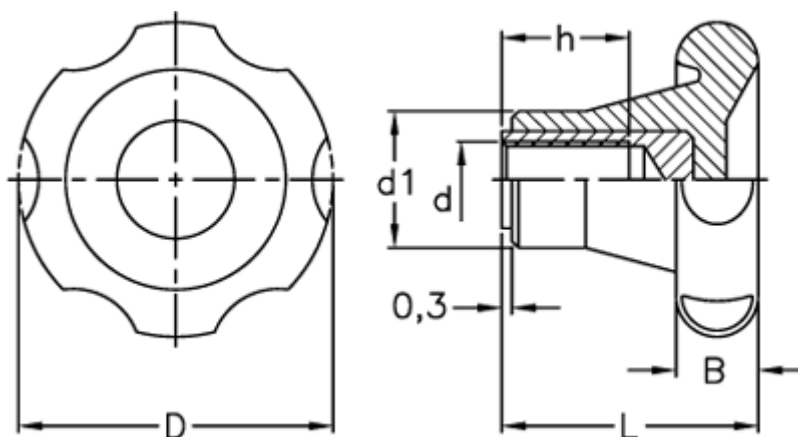

# Data Sheet

Article number: 2302075241

Description: E+G Lobe knob  
VL.155/70 B-M10

## Measures

B	= 18
D	= 69
d1	= 27
d 6H	= M10
h	= 17
L	= 42